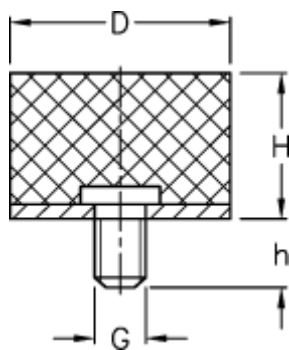

Data Sheet

Article number: 51401006000260

Description: KLEE Vibration damper type 4
8-8-4, M3x6, NBR - 57 shore

Measures

D = 8
G = M3
h = 6
H = 8